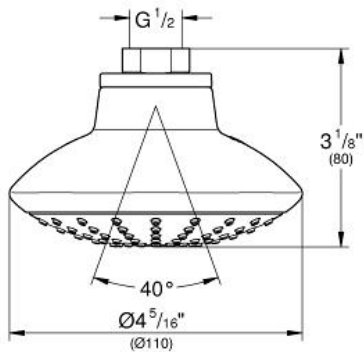

EUPHORIA 110 MONO Shower Head 1 Spray

MODEL # 27810001

Pure Freude an Wasser

GROHE America, Inc | 200 North Gary Avenue, Suite G, Roselle, IL 60172
Phone: +1 (800) 444-7643 | Fax: +1 (800) 225-2778 | us-customerservice@grohe.com

Product Description: Shower Head 1 Spray

Standard Specification:

- 1/2" Connection thread
- GROHE EcoJoy 2.0 gpm flow limiter
- GROHE DreamSpray perfect flow
- GROHE StarLight chrome finish
- SpeedClean® anti-lime system
- Min. recommended pressure: 15 psi